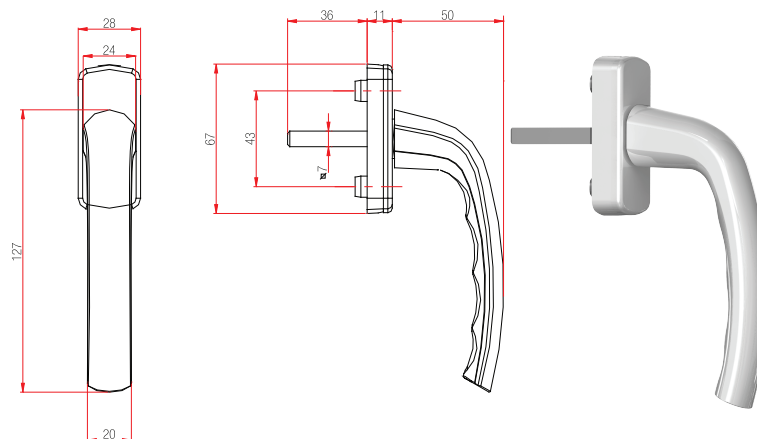

Window Handles (Aluminium)

Hardware Technical Details

Usage	:	Window
GT - body Type	:	Aluminium
Type	:	-
YK - Surface	:	Electrostatic Powder Painting

Order Details

Code	Description	Amount	Kg
240.002.001.000	Aluminum window handle (35mm)	100	15.00
240.002.002.000	Aluminum window handle (40mm)	100	15.50

Color Options

Standard color options are as follow. to request other colors, please contact your sales representative.