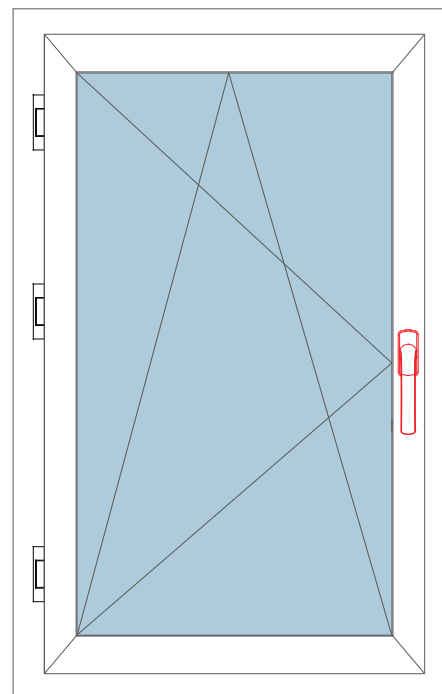

Window Handles (Aluminium)

Hardware Technical Details

Usage	:	Window
GT - body Type	:	Aluminium
Type	:	-
YK - Surface	:	Electrostatic Powder Painting

Order Details

Code	Description	Amount	Kg
240.002.001.000	Aluminum window handle (35mm)	100	15.00
240.002.002.000	Aluminum window handle (40mm)	100	15.50

Color Options

Standard color options are as follow. to request other colors, please contact your sales representative.