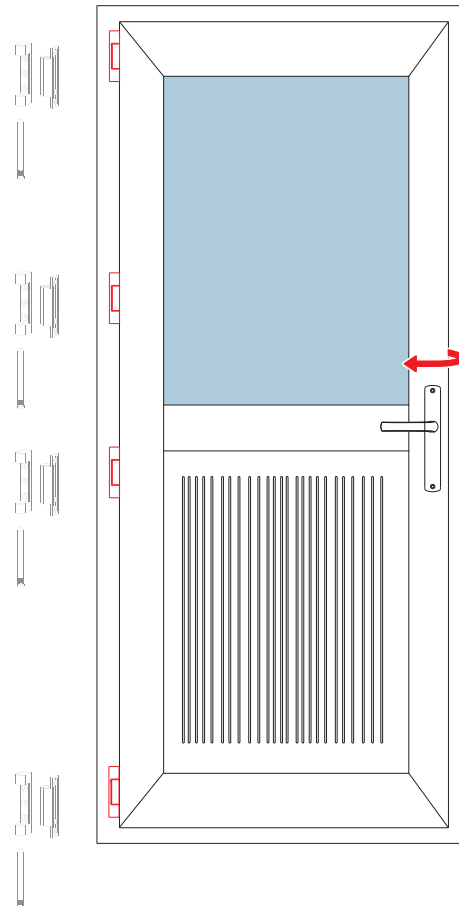

Hinge Hardwares
Door Hinge

Hardware Technical Details

TK.kg ^{max} - Carrying Capacity	:	max. 90 kg
GT - Body Type	:	Zamac Gearbox
YK - Surface Coating	:	Electrostatic Powder Paint

Order Details

Code	Description		
		Amount	Kg
130.100.001.000	100mm Door Hinge	100	16.60

Color Options

- Standard color options are as belowed. Please have contact with your customer representative for your your other color requests.

Note: Technical sizes are in mm.