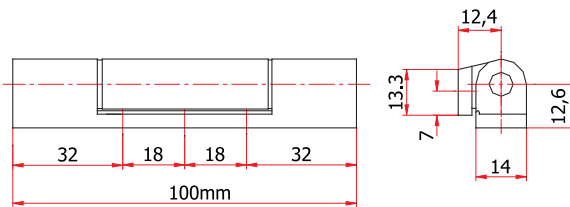

Hinge Hardwares
Door Hinge

Hardware Technical Details

TK.kg ^{max} - Carrying Capacity	:	max. 90 kg
GT - Body Type	:	Zamac Gearbox
YK - Surface Coating	:	Electrostatic Powder Paint

Order Details

Code	Description		
		Amount	Kg
130.100.001.000	100mm Door Hinge	100	16.60

Color Options

- Standard color options are as belowed. Please have contact with your customer representative for your your other color requests.

Note: Technical sizes are in mm.